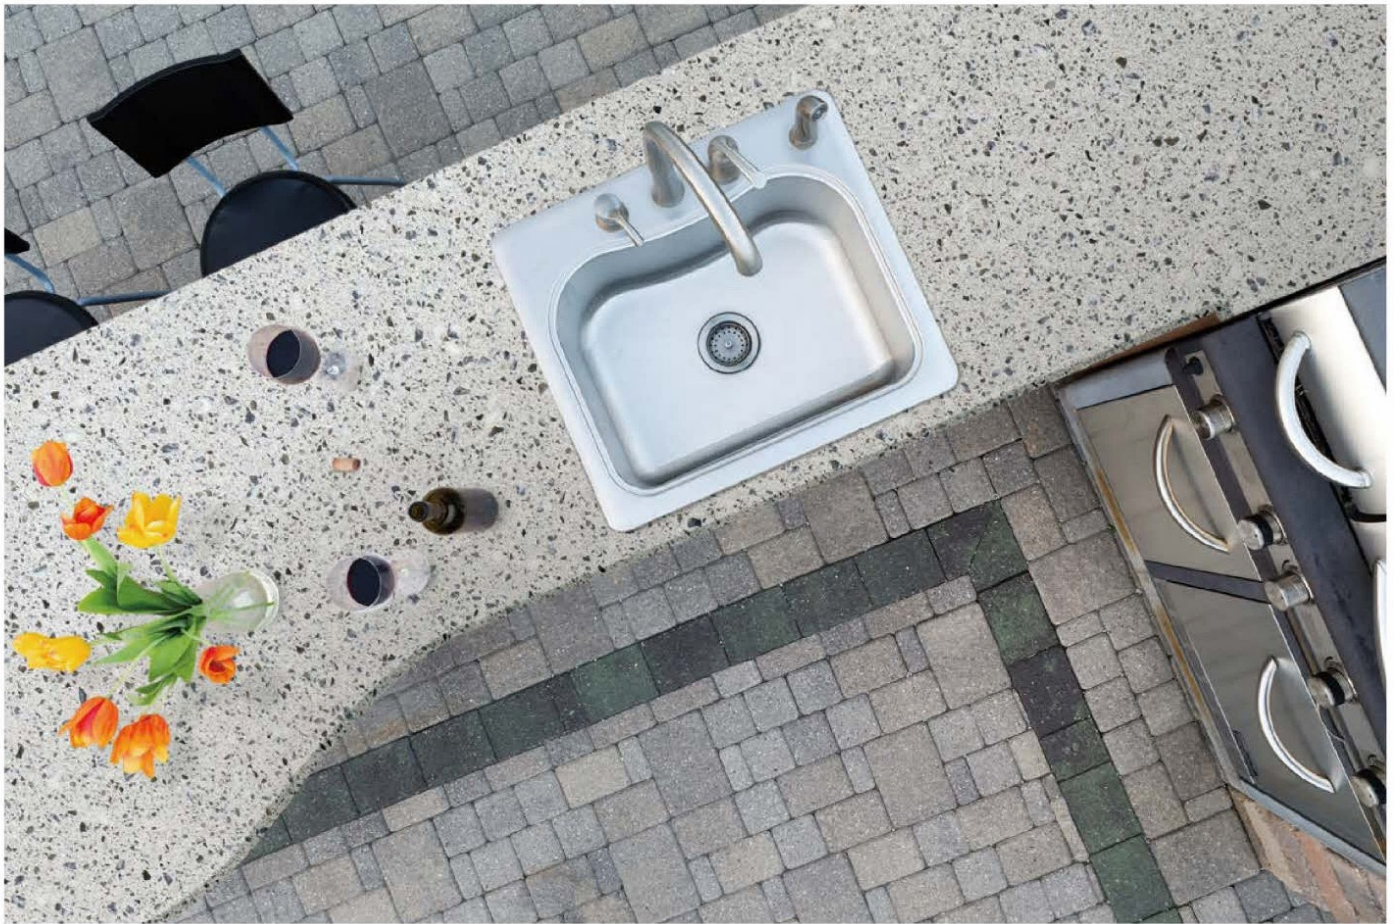

MT-001 Grise

miraton PREMIUM Series